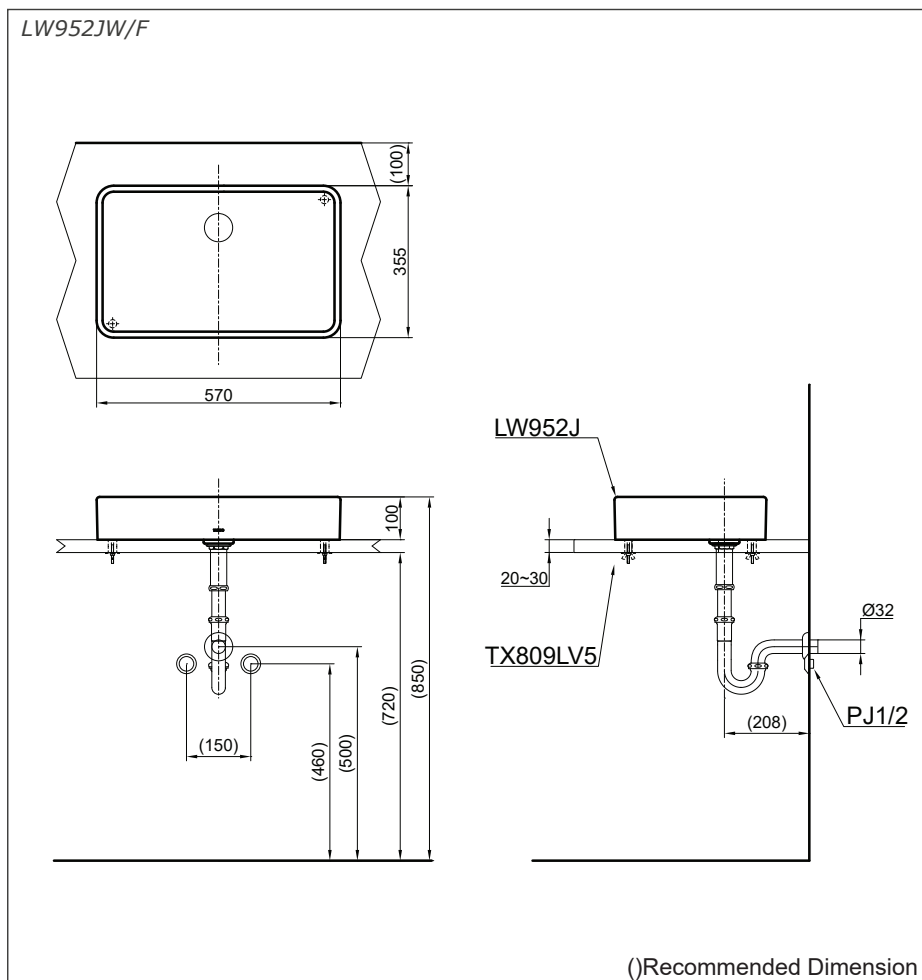

Colors

White

Please consult a TOTO representative for details